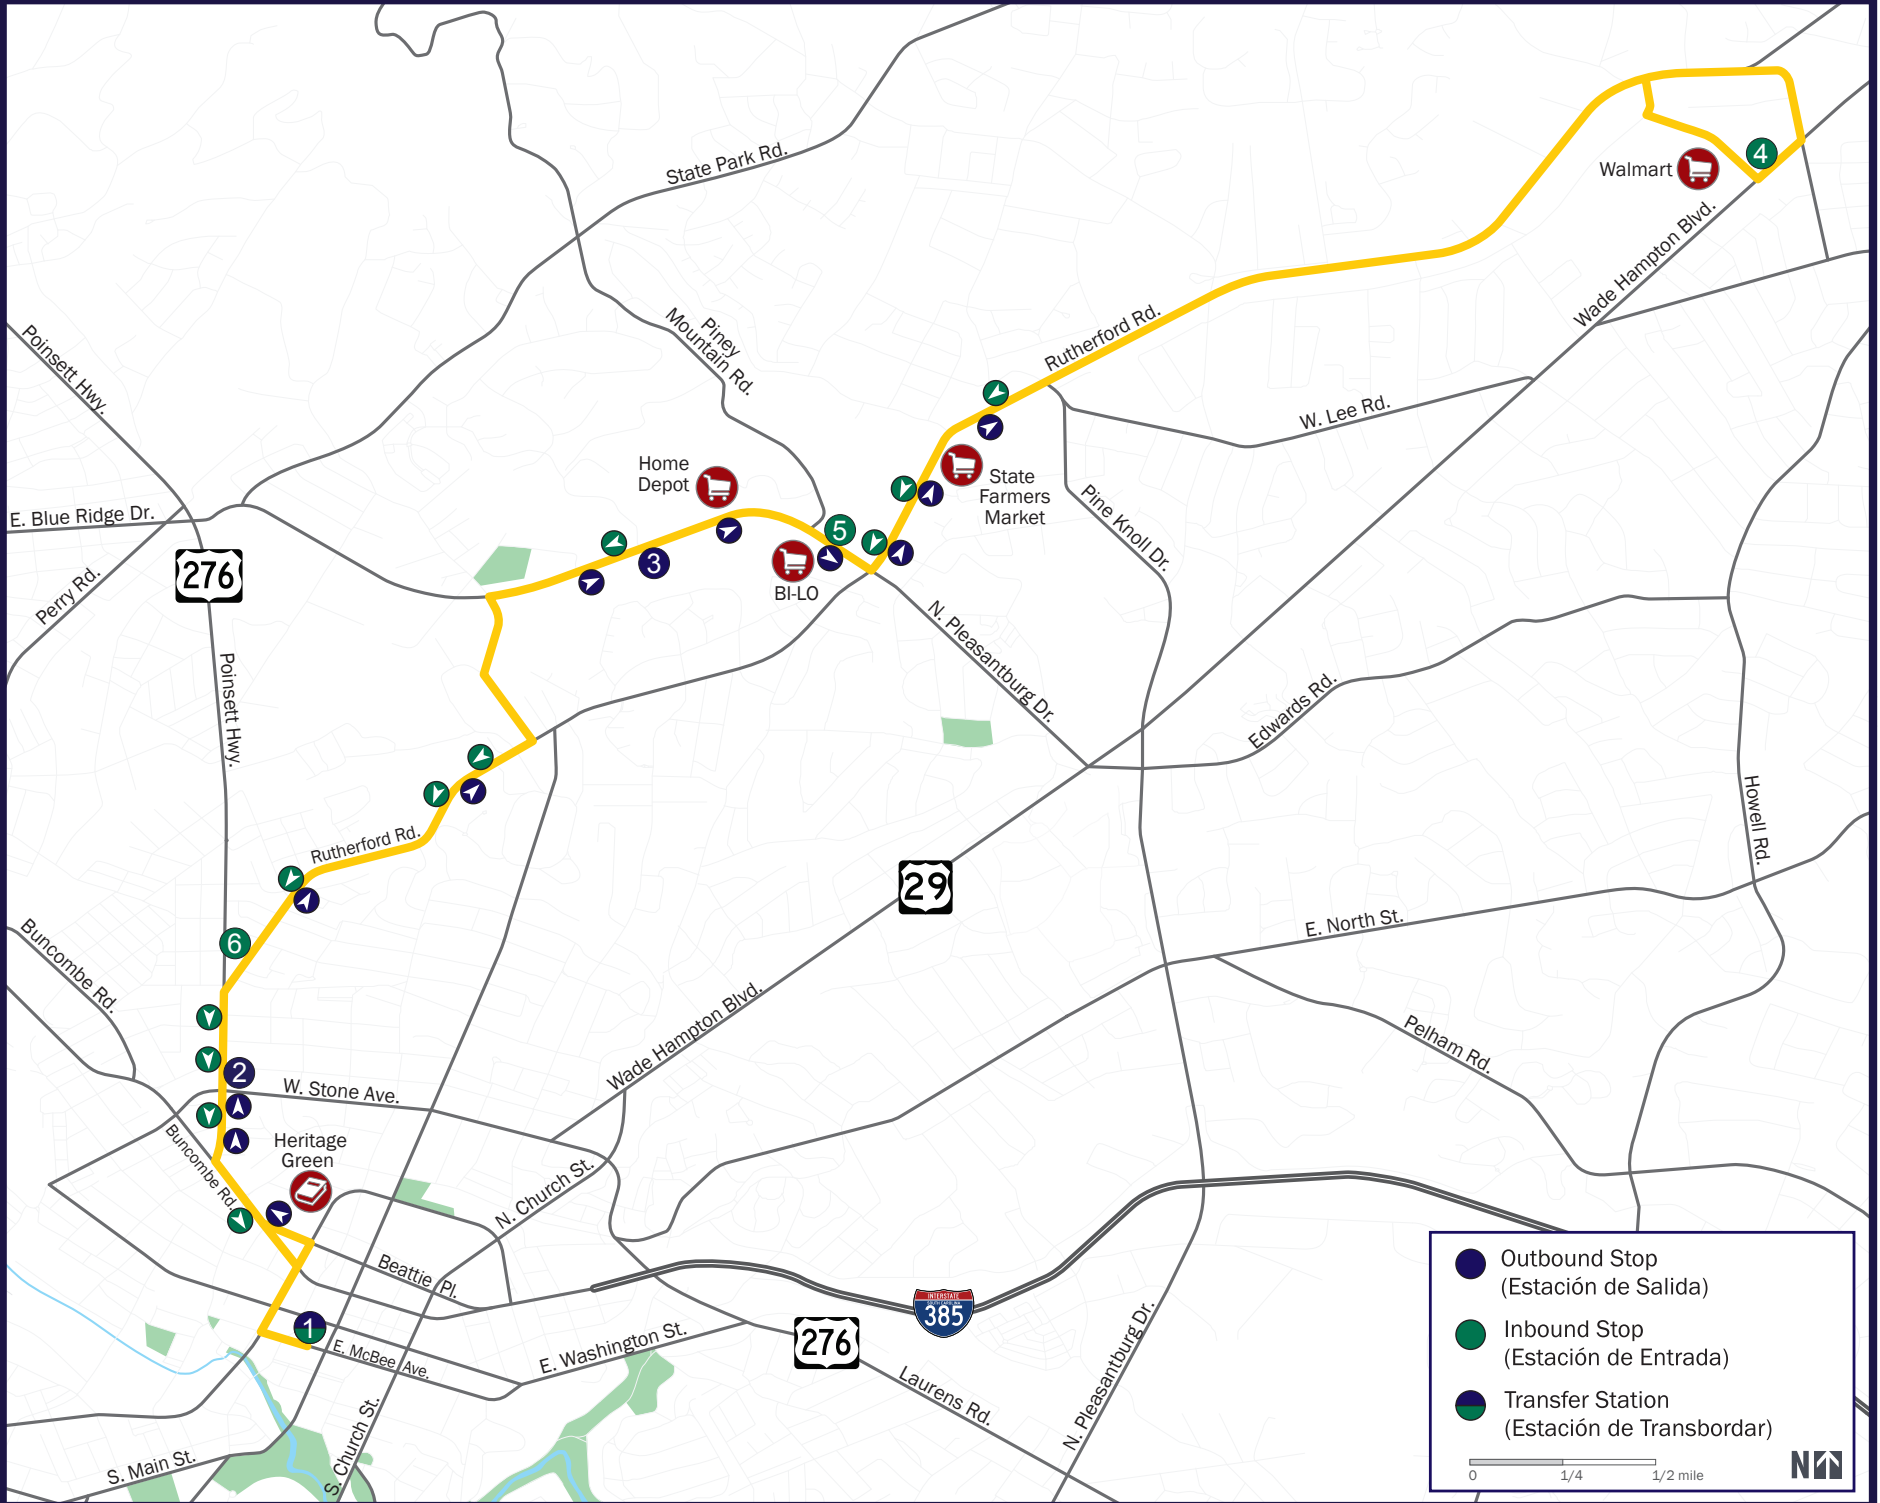

### SHOPPING

Cherrydale Shopping Center	Route 503
Haywood Mall	Route 509 / 602
Laurens Rd	Route 510
Magnolia Park / Greenridge	Route 602

### TRANSPORTATION

Amtrak	Route 503
Swamp Rabbit Trail	Route 501 / 503 / 506

Load your TouchPass/Umo Pass card or download the Umo App for easy fare payment.

100 W. McBee Avenue  
Greenville, SC 29601  
864-467-5000  
www.ridegreenlink.com

From Greenlink Transit Center to  
Wade Hampton Boulevard via Rutherford Road

# Route 505

-  Outbound Stop (Estación de Salida)
-  Inbound Stop (Estación de Entrada)
-  Transfer Station (Estación de Transbordar)

0 1/4 1/2 mile